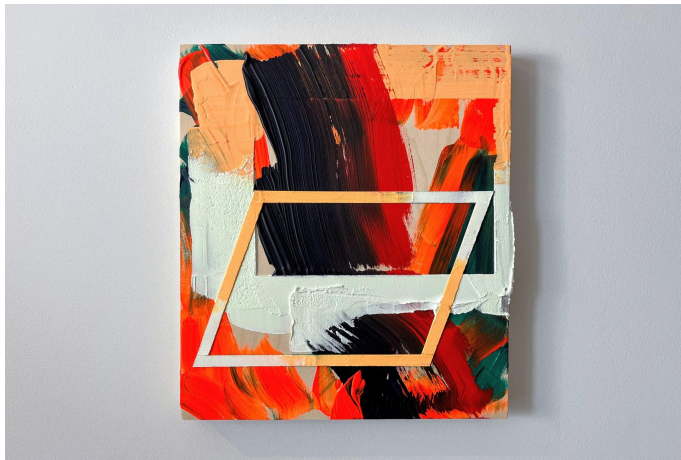

Price List

De Chirico, 2022, acrylic, emulsion, gouache, collage, chalkboard paint and modelling clay on hardboard, 28x40cm, **£550**

Palm, 2021, acrylic, collage, filler, emulsion and gouache on plywood, 30x30cm, **£525**

Garden, 2021, acrylic, emulsion, collage and filler on wood, 24x27cm, **£475**

Mamacita, 2021, acrylic, emulsion, collage and filler on plywood, 32x26cm, **£525**

Gold Lion, 2022, acrylic, collage, emulsion and filler on plywood, 31x28cm, **£525**