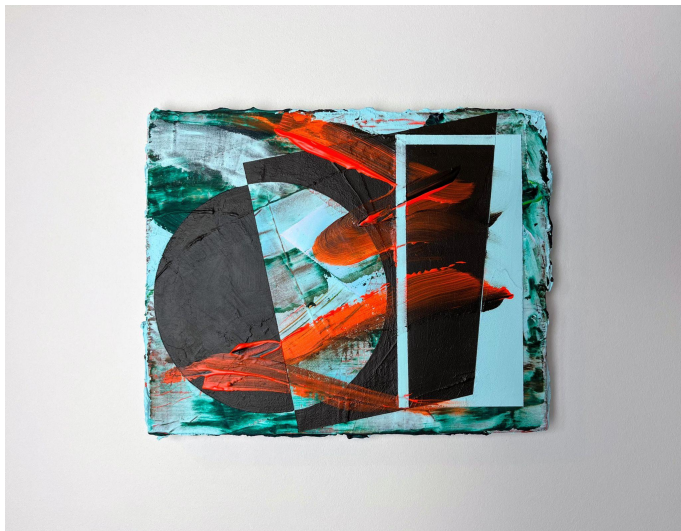

Off-World, 2023, acrylic, collage, and modelling paste on hardboard, 20x24cm, ~~£400~~
£200 on sale as part of Artist Support Pledge

Untitled (Chalk), 2023, acrylic, collage and chalkboard paint on canvas, 31x41cm, **£550**

Untitled (BB), 2023, acrylic on sandpaper, 28x23cm (unframed), **£275**

Crystal Abstract, 2023, acrylic on canvas, 31x26cm, **£475**

Pulley, 2015, acrylic and emulsion on hardboard, 30x30cm, **£525**

Molten, 2022, acrylic, collage, filler and chalkboard paint on panel, 16x10cm, ~~£300~~
£200 on sale as part of Artist Support Pledge

Greenwood, 2018, acrylic, collage, chalkboard paint and filler on wood, 24x29cm, **£475**

Shuriken, 2016, acrylic and emulsion on plywood, 30x30cm, **£525**

Quad, 2022, acrylic, collage and modelling paste on wood, 25x35cm, **£525**

Comet, 2022, acrylic, collage and filler on found plywood, 30x30cm, **£525**

Smoke and Mirrors, 2023, acrylic, collage, modelling paste and chalkboard paint on hardboard, 40x30cm, **£550**

Cloud Cover, 2017, acrylic and collage on panel, 24x18cm, ~~£400~~
£200 on sale as part of Artist Support Pledge