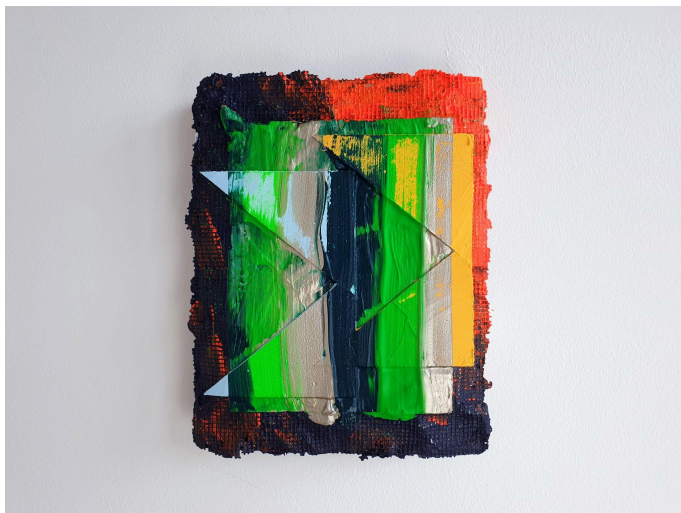

Price List

De Chirico, 2022, acrylic, emulsion, gouache, collage, chalkboard paint and modelling clay on hardboard, 28x40cm, **£550**

Palm, 2021, acrylic, collage, filler, emulsion and gouache on plywood, 30x30cm, **£525**

Garden, 2021, acrylic, emulsion, collage and filler on wood, 24x27cm, **£475**

Mamacita, 2021, acrylic, emulsion, collage and filler on plywood, 32x26cm, **£525**

Gold Lion, 2022, acrylic, collage, emulsion and filler on plywood, 31x28cm, **£525**