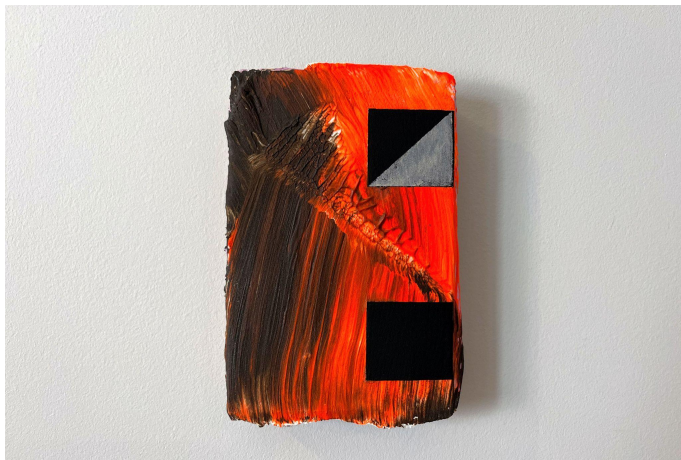

Buren, 2021, acrylic, collage and filler on panel, 25x20cm, ~~£400~~
£200 on sale as part of Artist Support Pledge

Loom, 2023, acrylic and collage on hardboard, 30x40cm, **£550**

Embers, 2018, acrylic on sandpaper (unframed), 28x23cm, ~~£275~~
£200 on sale as part of Artist Support Pledge

Off-World, 2023, acrylic, collage, and modelling paste on hardboard, 20x24cm, ~~£400~~
£200 on sale as part of Artist Support Pledge

Untitled (Chalk), 2023, acrylic, collage and chalkboard paint on canvas, 31x41cm, **£550**

Untitled (BB), 2023, acrylic on sandpaper, 28x23cm (unframed), **£275**

Crystal Abstract, 2023, acrylic on canvas, 31x26cm, **£475**

Pulley, 2015, acrylic and emulsion on hardboard, 30x30cm, **£525**

Molten, 2022, acrylic, collage, filler and chalkboard paint on panel, 16x10cm, ~~£300~~
£200 on sale as part of Artist Support Pledge

Greenwood, 2018, acrylic, collage, chalkboard paint and filler on wood, 24x29cm, **£475**

Shuriken, 2016, acrylic and emulsion on plywood, 30x30cm, **£525**

Quad, 2022, acrylic, collage and modelling paste on wood, 25x35cm, **£525**